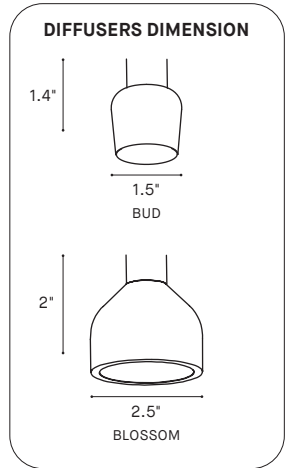

DISCOVER THE FULL TULIP COLLECTION AT EUREKA.COM

DÉCOUVREZ LA COLLECTION TULIP COMPLÈTE SUR EUREKA.COM

PENDANT ALSO AVAILABLE WITH INDIVIDUAL CANOPY

Integrated driver
Ø 5" X 0.2"

- SEE PRODUCT 4191 -

PRODUCT SPECIFICATION

4427-TUL-3
(3 PENDANTS)

4427-TUL-6
(6 PENDANTS)

PERFORMANCE	BULB — BUD — BLOSSOM	BULB — BUD — BLOSSOM
SYSTEM WATTAGE	10 W	20 W
DELIVERED LUMENS (4000K)	300 — 381 — 441 LM	600 — 762 — 882 LM
EFFICACY	30 — 38 — 44 LM/W	30 — 38 — 44 LM/W
OTHER INFORMATION		
WEIGHT	2 LBS / 1 KG	12 LBS / 5.5 KG
L70 (LUMEN MAINTENANCE)	60,000 HRS	60,000 HRS

EFFICACY MULTIPLIERS

CRI	CCT	FACTOR
90+	4000K	1.00
90+	3500K	0.98
90+	3000K	0.94
90+	2700K	0.91

LIGHT DISTRIBUTION

TECHNICAL DATA