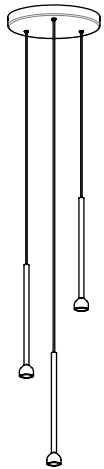

Overall Height

318S
Overall Height
Min. 60"/1524mm

Spiral Cluster
3X 18" Pendants