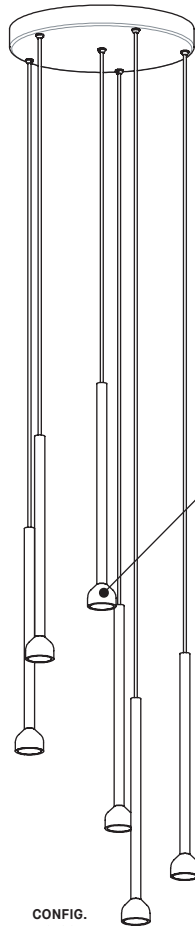

CONFIG. 618S

OFFERED WITH 3 OR 6 DROPS

Choose amongst the large variety of predefined clusters offers or configure your own.

Specify the total height from the ceiling to the bottom of the fixture, ensuring it meets the configuration's minimum height, and we'll take care of the rest.

TAILORED TUBE LENGTHS

Offered in 12 in and 18 in, Tulip allows refined compositions using single lengths or mixed-tube arrangements.

PERSONALIZE THE LOOK

Choose from three organic diffuser shapes: Bulb, Bud, and Blossom, each inspired by a Tulip's evolving form.