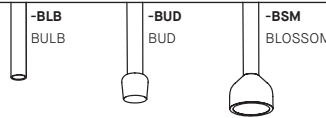

PERSONALIZE THE LOOK

Choose from three organic diffuser shapes: Bulb, Bud, and Blossom, each inspired by a Tulip's evolving form.