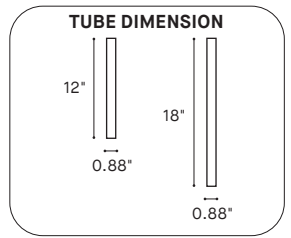

OVERALL DIMENSION

+