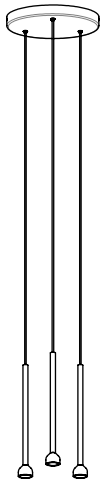

Overall Height

318L
Overall Height
Min. 30"/762mm

Leveled Cluster
3X 18" Pendants