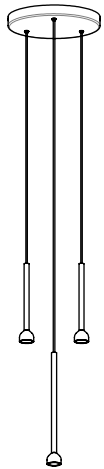

Overall Height

31XC
Overall Height
Min. 48"/1219mm

Cascading Cluster
1X 18" + 2X 12" Pendants