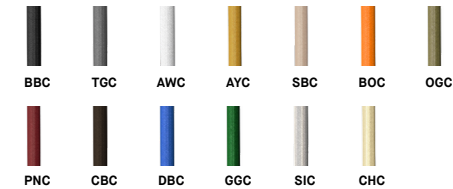

POWER CORD FINISH FINI CÂBLE D'ALIMENTATION