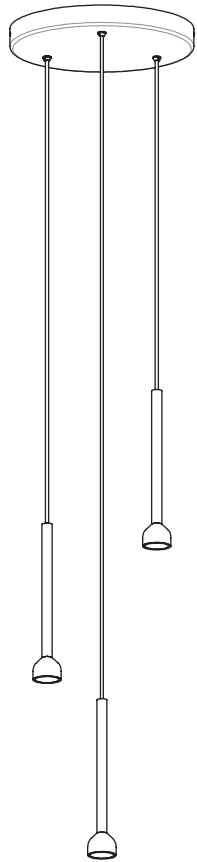

TULIP DROP 4427-TUL

CONFIG. 312S