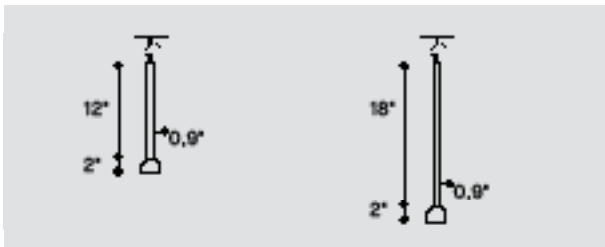

CONFIGURATION OPTIONS OPTION DE CONFIGURATIONS

PRODUCT CHARACTERISTICS CARACTÉRISTIQUES DU PRODUIT

ORDERING SPECIFICATION SPÉCIFICATION DE COMMANDE

CODE

MODEL MODÈLE

4427-TUL DROP TULIP

CONFIGURATION CONFIGURATION

312L	LEVELED CLUSTER (3 PENDANTS 12")
318L	LEVELED CLUSTER (3 PENDANTS 18")
312S	SPIRAL CLUSTER (3 PENDANTS 12")
318S	SPIRAL CLUSTER (3 PENDANTS 18")
312C	CASCADING CLUSTER (3 PENDANTS 12")
318C	CASCADING CLUSTER (3 PENDANTS 18")
31XC	CASCADING CLUSTER (VARIED LENGTHS, 1 PENDANT 18" + 2 PENDANTS 12")
612L	LEVELED CLUSTER (6 PENDANTS 12")
618L	LEVELED CLUSTER (6 PENDANTS 18")
612S	SPIRAL CLUSTER (6 PENDANTS 12")
618S	SPIRAL CLUSTER (6 PENDANTS 18")
612C	CASCADING CLUSTER (6 PENDANTS 12")
618C	CASCADING CLUSTER (6 PENDANTS 18")
61XC	CASCADING CLUSTER (VARIED LENGTHS, 3 PENDANTS 18" + 3 PENDANTS 12")

DIFFUSER DIFFUSEUR

BLB	BULB - RECESSED FLAT LENS (BEAM ANGLE 20°)
BUD	BUD - 1" SMALL DIFFUSER, FROSTED
BSM	BLOSSOM - 2" LARGE DIFFUSER, FROSTED

LIGHT SOURCE SOURCE LUMINEUSE

LED	REGULAR OUTPUT

LED

COLOR TEMPERATURE TEMPÉRATURE DE COULEUR

WDIM	2200K-3000K
27	2700K (STATIC WHITE)
30	3000K (STATIC WHITE)
35	3500K (STATIC WHITE)
40*	4000K (STATIC WHITE)
	* LONGER LEAD TIME MAY APPLY. PLEASE CONTACT YOUR EUREKA REPRESENTATIVE

COLOR RENDERING INDEX (CRI) INDICE DE RENDU DE COULEUR (IRC)

90	90+ CRI

90

VOLTAGE VOLTAGE

120V	120 VOLT
277V	277 VOLT

CONTROL OPTION OPTION DE CONTRÔLE

DV	0-10V DIMMING (120V-277V)
DP	PHASE DIMMING (120V ONLY)
NLTAIR2*	NLIGHT AIR CONTROL GEN 2
NLIGHT*	NLIGHT WIRED CONTROL
	*NLIGHT INTEGRATION REQUIRES A REMOTE POWER PACK (39NLA A FOR NLTAIR2 OR 39NLWA FOR NLIGHT) REFER TO NLIGHT GUIDE AND INSTALLATION SHEET FOR ALL REQUIREMENTS.

CABLE LENGTH LONGUEUR DE CÂBLE

**	OVERALL HEIGHT (PLEASE SPECIFY) ** OVERALL HEIGHT (H) IS MEASURED FROM BOTTOM OF THE FIXTURE TO CEILING, IN INCHES CONFIGURATION PATTERN IS SET, ONLY UPPER CABLES ARE INFLUENCED BY OVERALL HEIGHT

CANOPY FINISH FINI PAVILLON

BLKE	BLACK
WHE	WHITE
MATCH*	COLOR MATCH WITH TUBE FINISH
	* LONGER LEAD TIME MAY APPLY. PLEASE CONTACT YOUR EUREKA REPRESENTATIVE

POWER CORD FINISH FINI CÂBLE D'ALIMENTATION

BBC	BASIC BLACK	PNC	PINOT NOIR
BOC	BLOOD ORANGE	SIC	SILVER
DBC	DYNAMIC BLUE	AYC	APRICOT YELLOW
TGC	TITANIUM GRAY	CBC	CHOCOLATE BROWN
OGC	OLIVE GREEN	CHC	CHAMPAGNE
GGC	GRASS GREEN	SBC	SAND BEIGE
AWC	ARCTIC WHITE		

TUBE FINISH FINI TUBE

BLKE	BLACK	HGE*	HUNTER GREEN
WHE	WHITE	CBE*	CHOCOLATE BROWN
DBE*	DYNAMIC BLUE	STE*	SUMMER TEAL
GGE*	GRASS GREEN	SGE*	SAGE GREY
BRE*	BRICK RED	LNE*	LUNAR GREY
AYE*	APRICOT YELLOW	SIM*	SILVER (GLOSSY)
SBE*	SAND BEIGE	CHM*	CHAMPAGNE (GLOSSY)
CPE*	CLAY PINK	RAL**	PLEASE SPECIFY RAL CODE
NBE*	NAVY BLUE		

* ALL FINISHES ARE FINE TEXTURED WITH THE EXCEPTION OF CHM, SIM
* LONGER LEAD TIME MAY APPLY. PLEASE CONTACT YOUR EUREKA REPRESENTATIVE
** SPECIFY 4 DIGIT RAL CLASSIC CODE. LONGER LEAD TIME MAY APPLY. PLEASE CONTACT YOUR EUREKA REPRESENTATIVE

ACCESSORY ACCESSOIRE